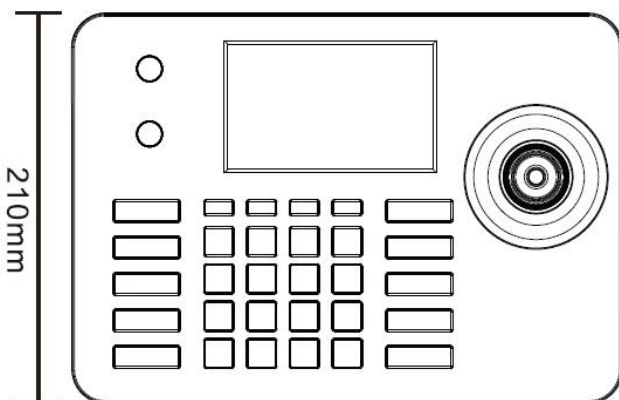

Size and connections: